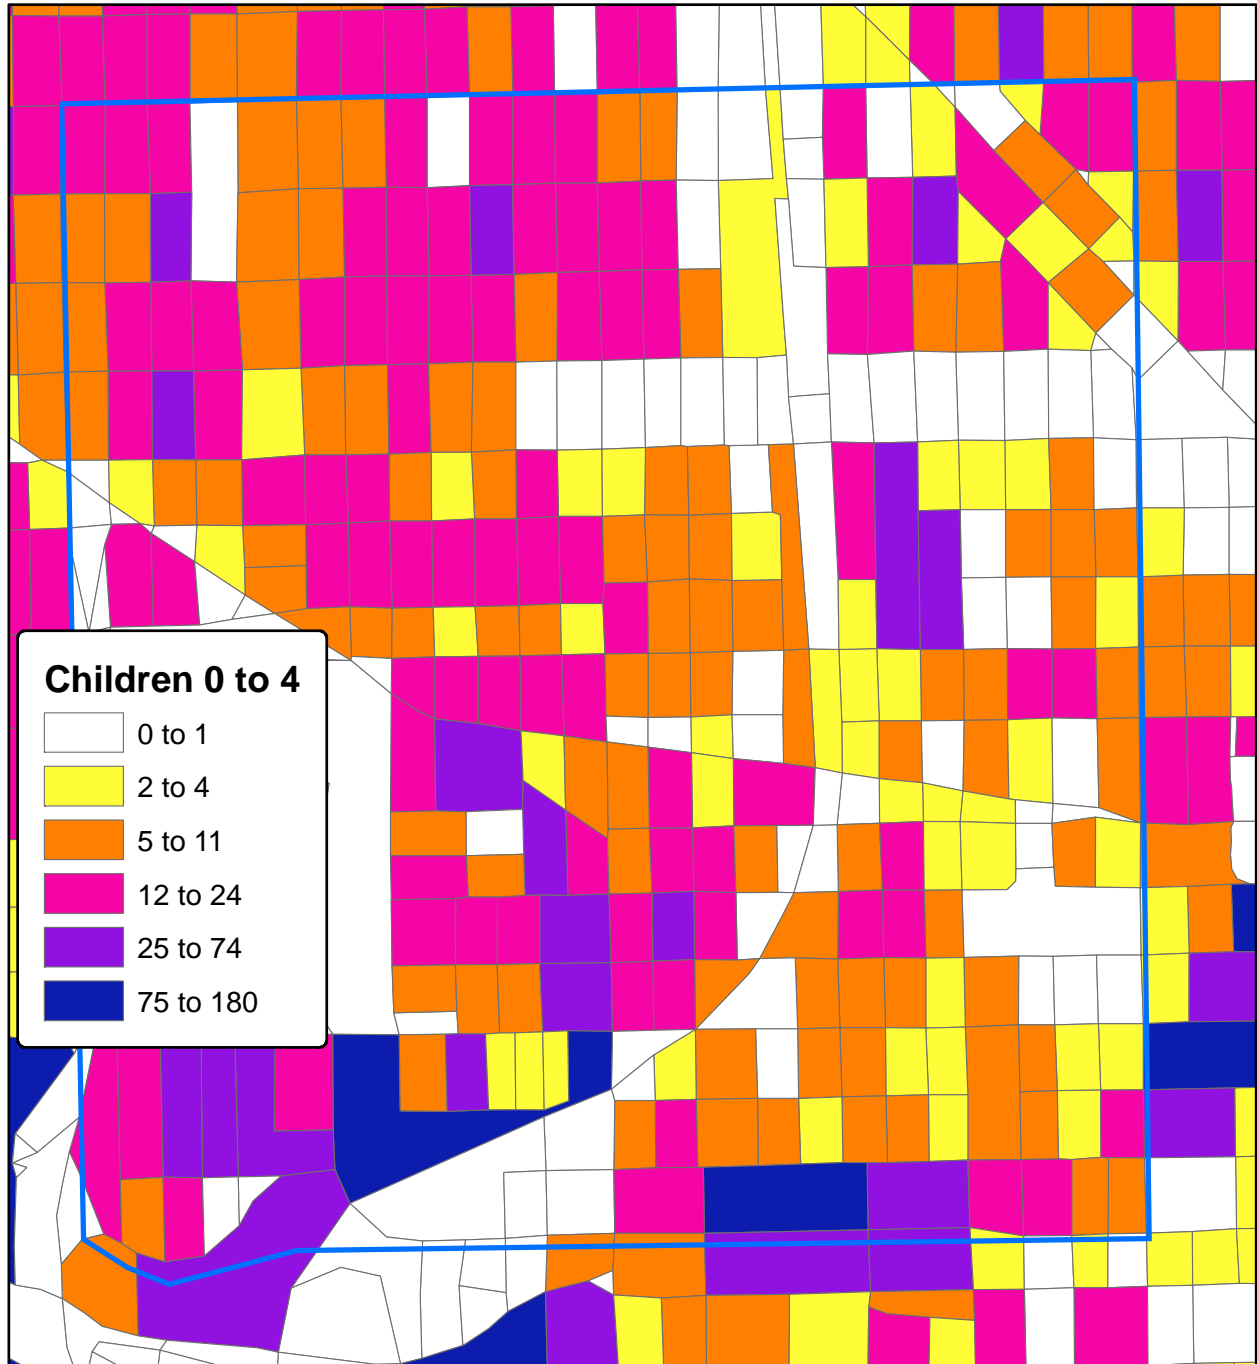

Making Connections Milwaukee

Children: Age 0 to 4 by Census Block

Source: U.S. Census 2000 SF1 Table P14

Nonprofit Center of Milwaukee - 2005