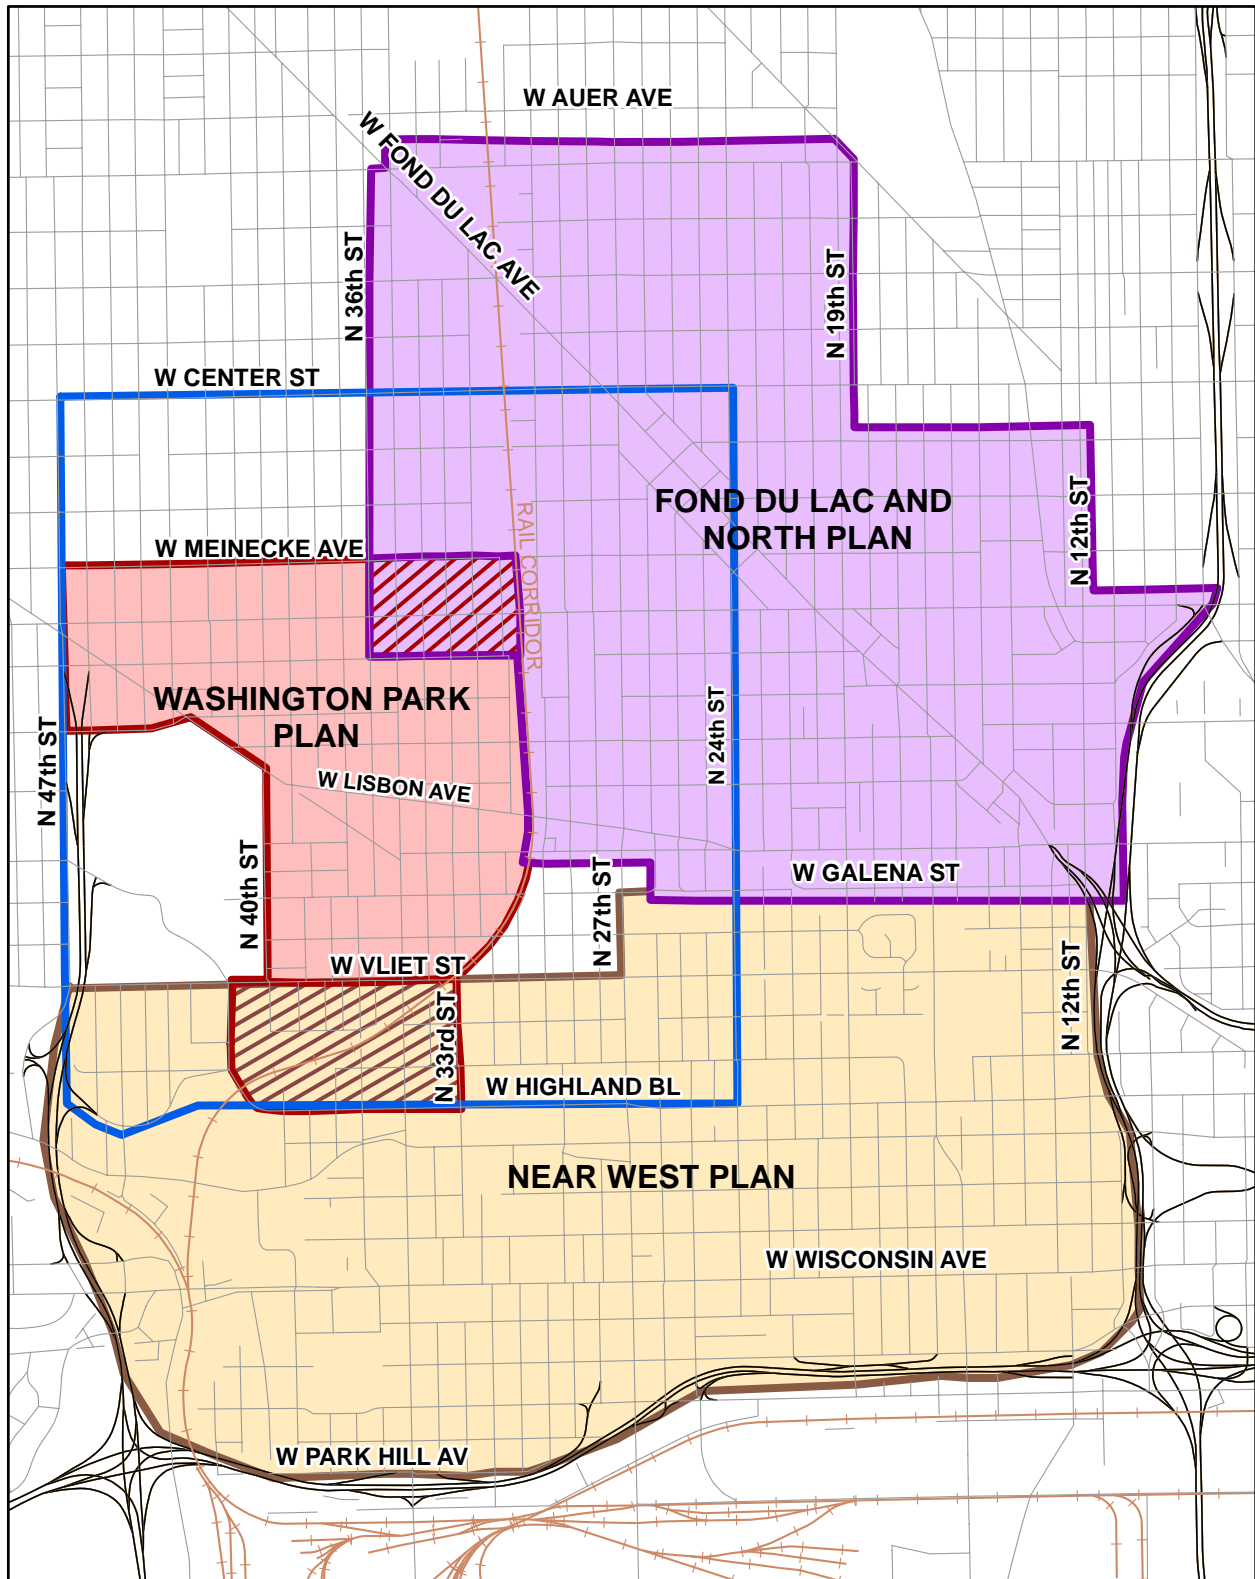

# Making Connections Milwaukee Neighborhood Map 12: Overlapping Milwaukee City Development Planning Area

The City of Milwaukee has begun a series of neighborhood plans. Two of them, the Fond du Lac and North Plan and the Near West Plan, overlap with Making Connections. The Washington Park Plan is also recognized as an addition to the series even though not sponsored by the city.