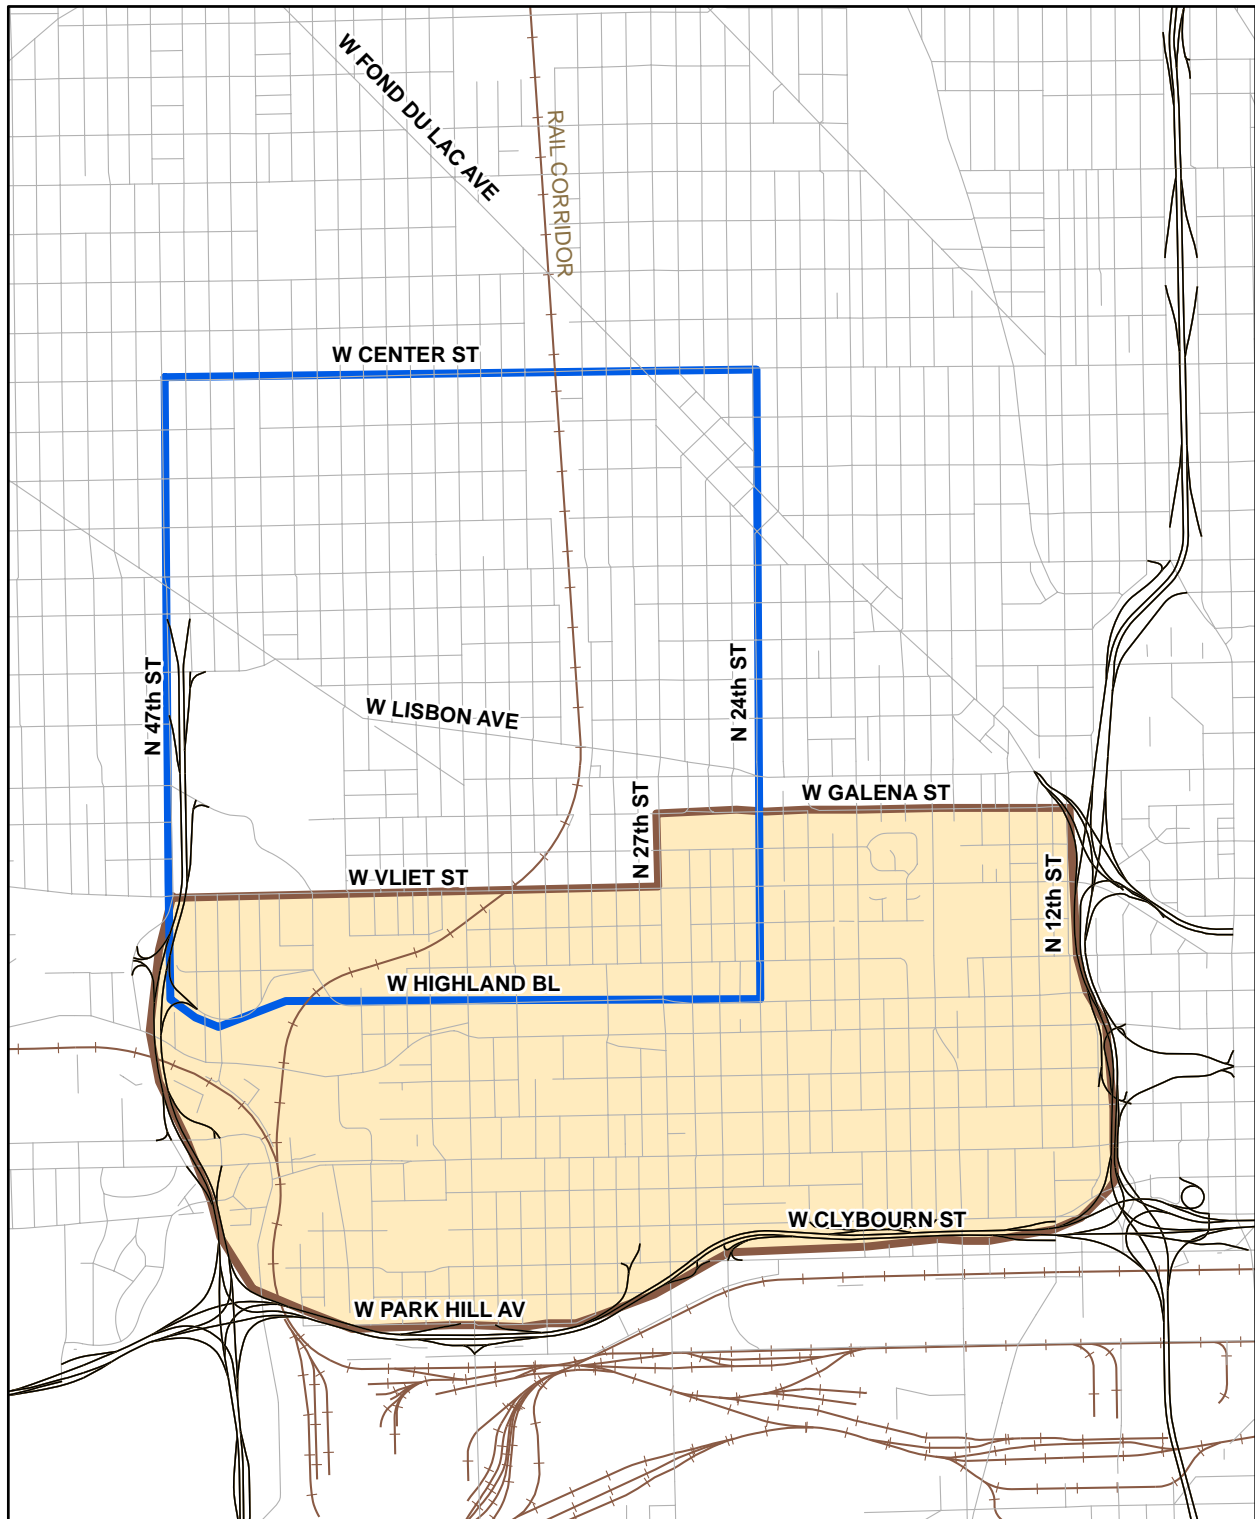

# Making Connections Milwaukee Neighborhood Map 11: Near West Side Comprehensive Planning Area

The Near West Side Plan ([www.mkedcd.org/PlanUpdates/NearWestUpdate.html](http://www.mkedcd.org/PlanUpdates/NearWestUpdate.html)) is a comprehensive planning effort prepared by the City with the cooperation of community organizations. It is intended to serve as a policy guide for physical growth and private investment and development. The plan will address residential, commercial, public areas, and transportation needs, and will provide the framework for modifying the City's zoning ordinance.