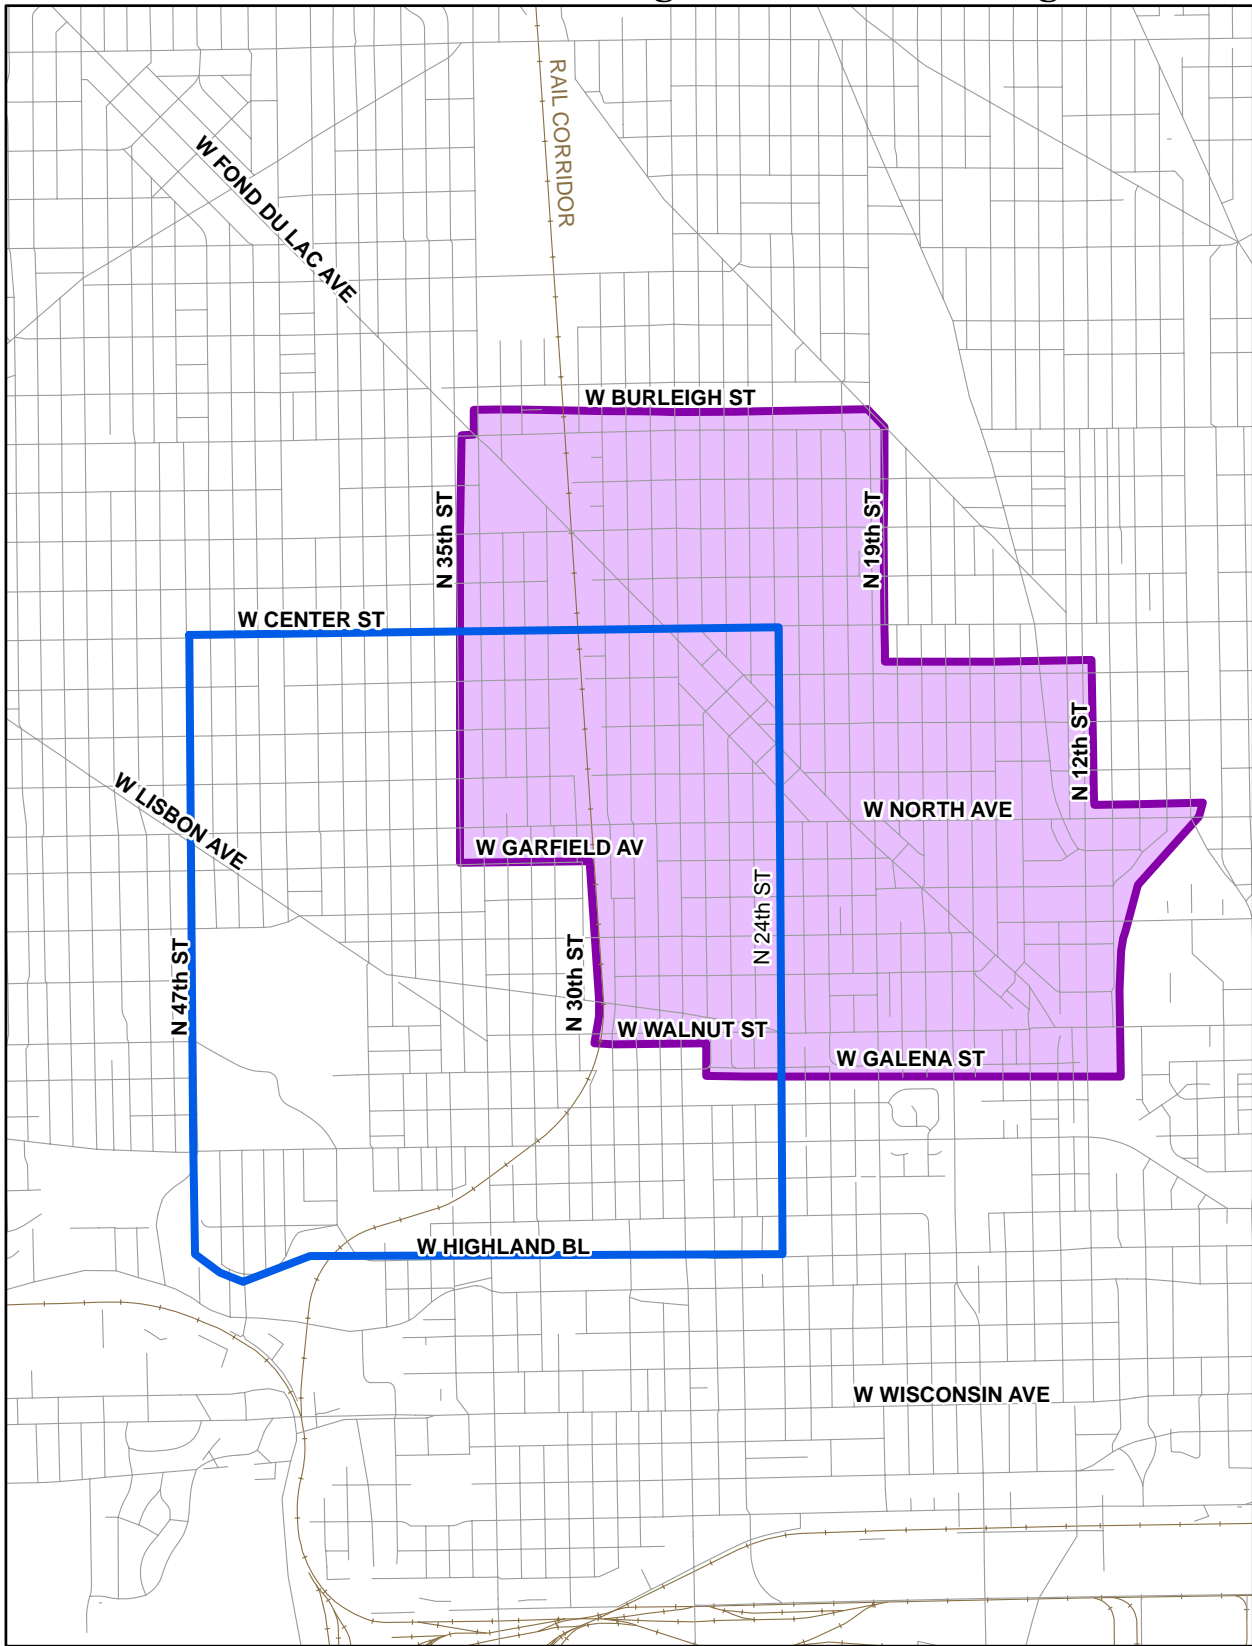

Making Connections Milwaukee Neighborhood Map 10: Fond du Lac and North Neighborhood Planning Area

The Fond du Lac and North Plan (www.mkedcd.org/PlanUpdates/FondNorthUpdate.html) is a comprehensive approach to combine past planning efforts with current ones and incorporate studies and programs focused on the area. It will also focus on the impact of the reconstruction of W. Fond du Lac Ave. between N. 19th St. and N. 36th St.