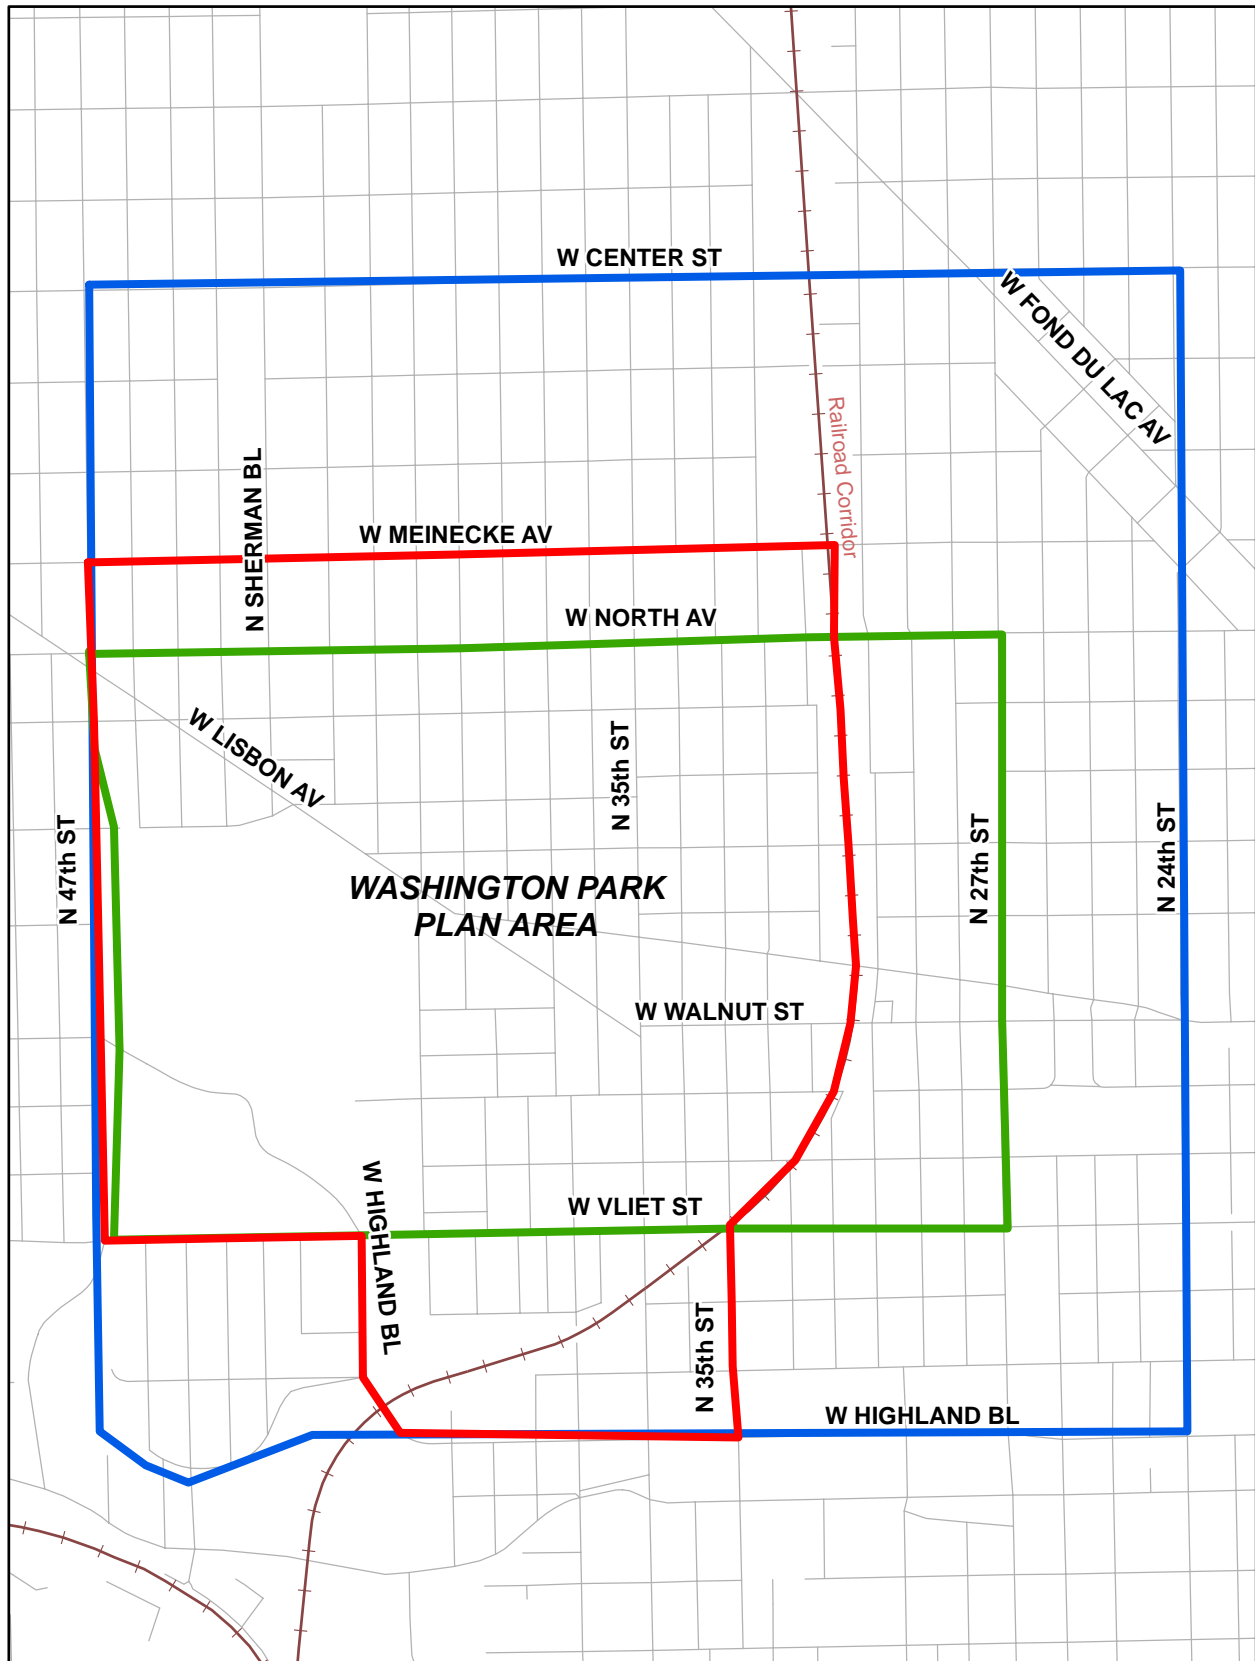

# Making Connections Milwaukee Neighborhood Map 4: Washington Park Plan Area

The Washington Park Plan Area represented a return to the original focus area, but it was adjusted to recognize market realities -- including both sides of North Avenue, excluding blocks at the western edge to the east of the railroad corridor, inclusion of an area targeted by Harley Davidson south of Planning Area 11.