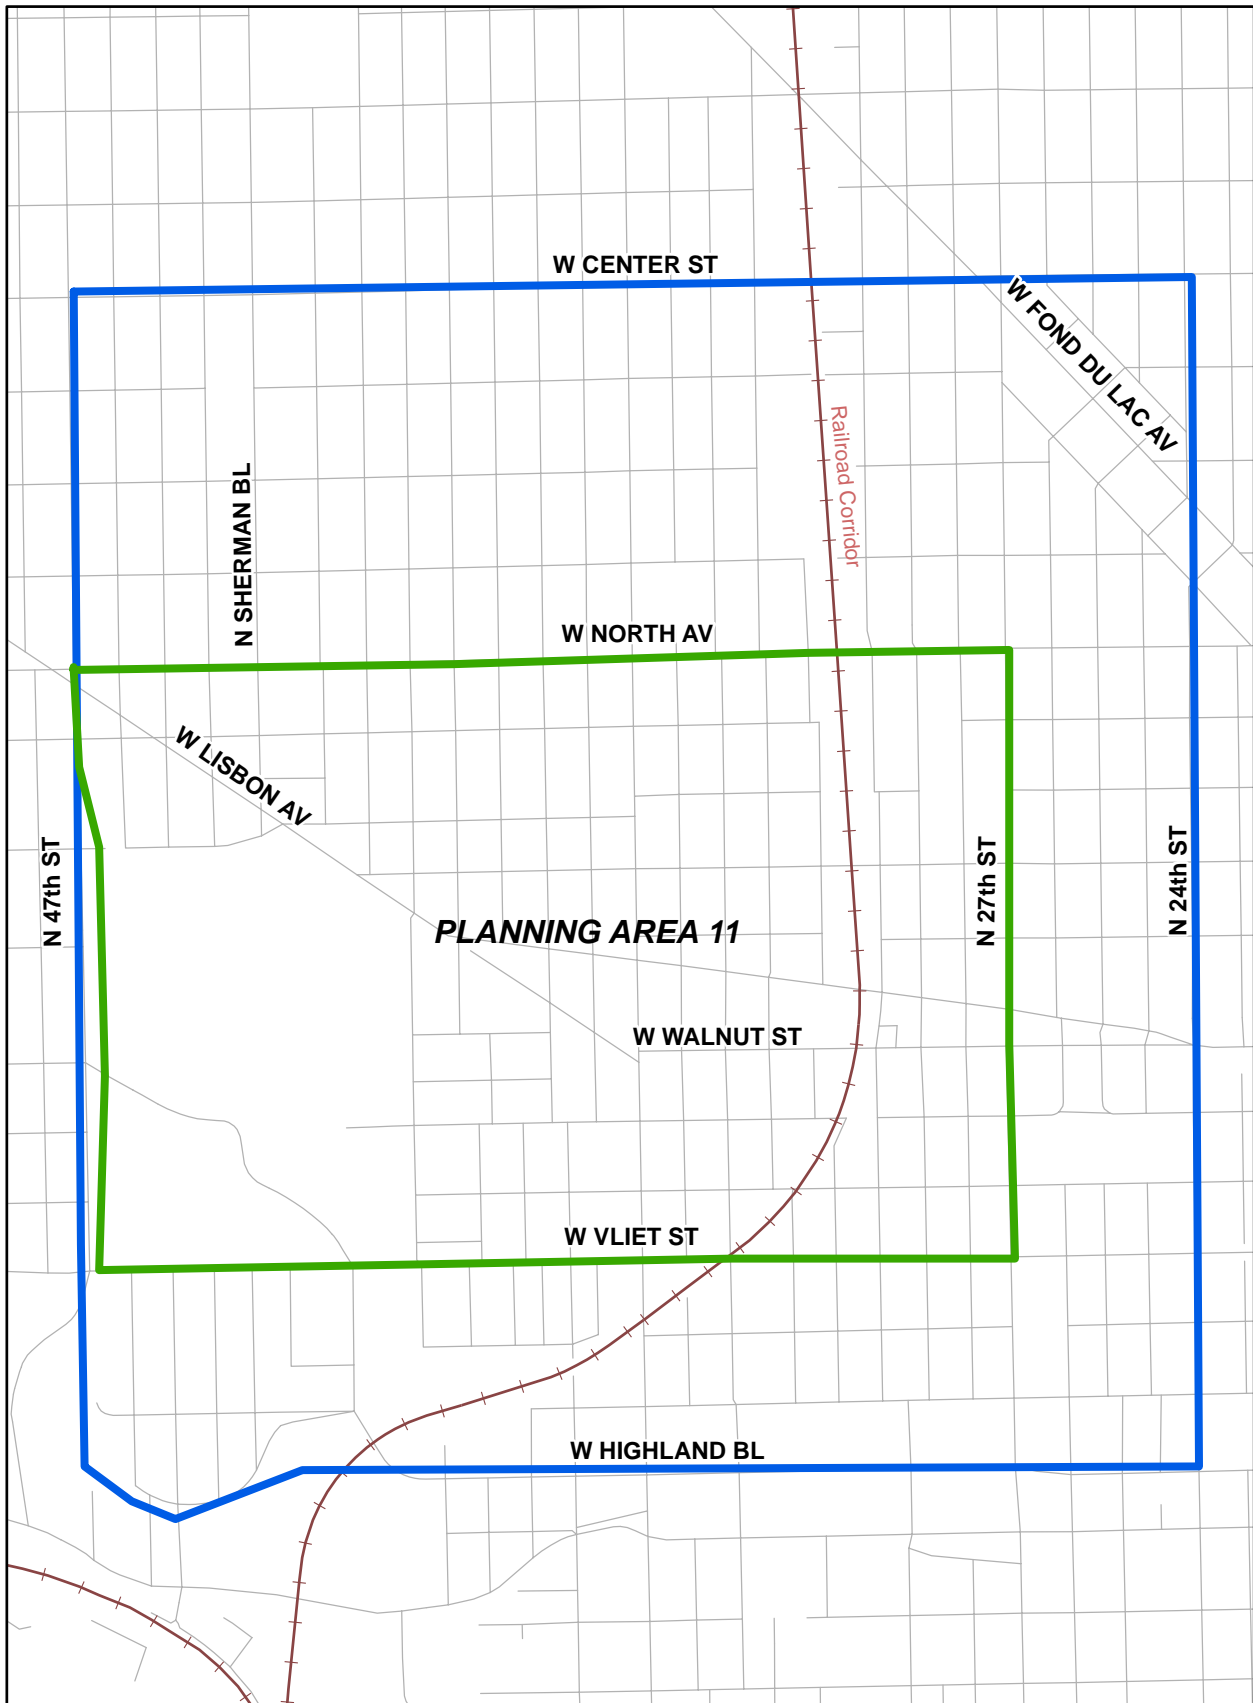

# Making Connections Milwaukee Neighborhood Map 2: Planning Area 11

Historically, the area was chosen to build on Planning Area 11 -- the Lisbon Area Neighborhood. Planning Areas were developed as Neighborhood Strategic Planning Areas for City of Milwaukee Community Development Block Grant funding.