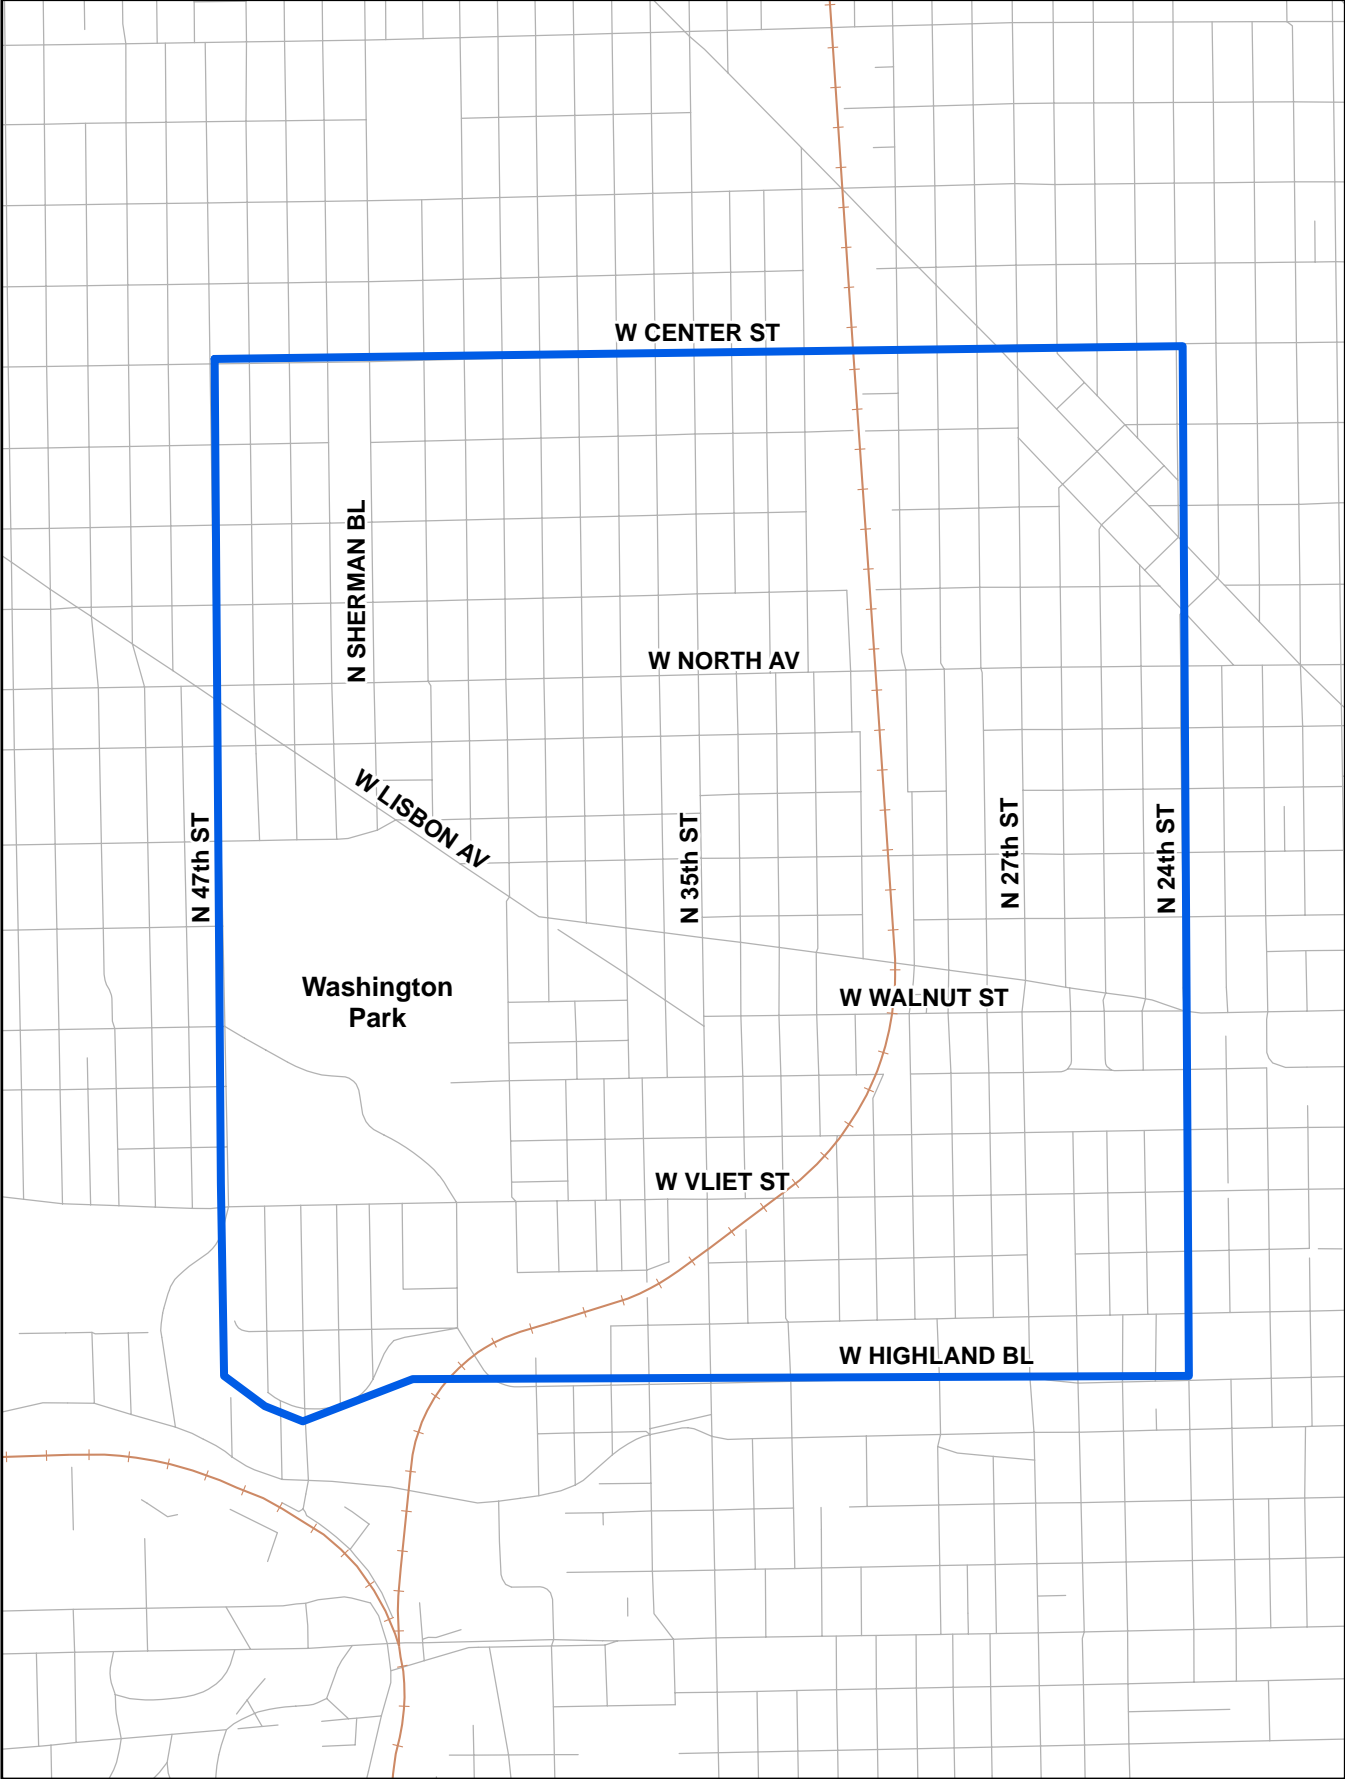

Making Connections Milwaukee Neighborhood Map 1

The official Making Connections Milwaukee Neighborhood is bounded by N 24th to N 47th Streets, and W Center St. to W. Highland Boulevard.

Source: Making Connections Milwaukee